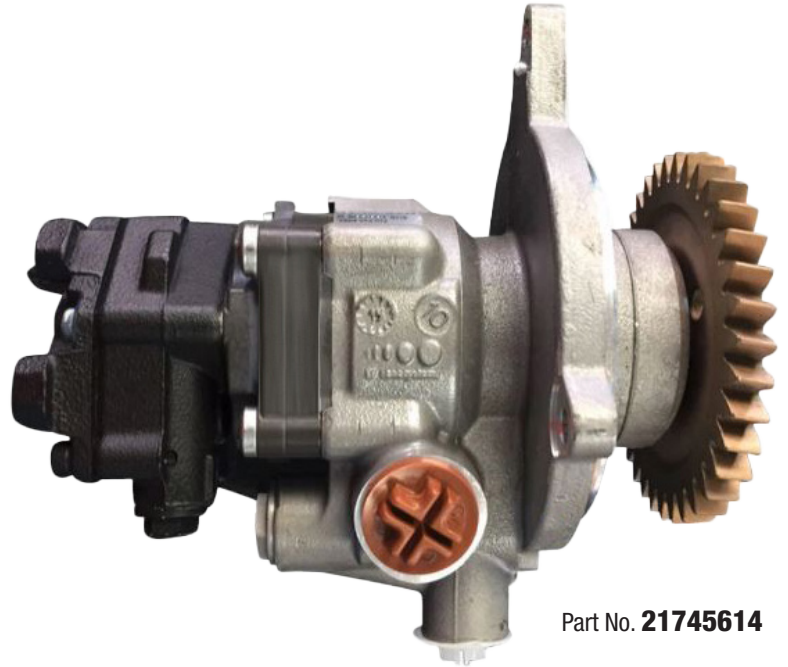

NEW PRODUCT ANNOUNCEMENT

Volvo/Mack New Tandem Power Steering Pump / Fuel Pump Now Available!

These units are designed and manufactured to match OEM specifications to ensure a perfect fit, smooth installation, and dependable operation.

- Pumps are 100% New so there is no core charge or core return required

WARRANTY: One Year Unlimited Miles

Part No. **21745614**

The **ULT** Pledge

ULT will ensure all aspects of doing business with us is easy! You will always be engaged with our highly knowledgeable sales team to help with any questions you have during the entire ordering process. The products ordered will be made to your exact specifications and/or supplied from our extensive parts inventory. When completing the order process, we will make sure to deliver the highest level of quality solutions to you on-time, every time!