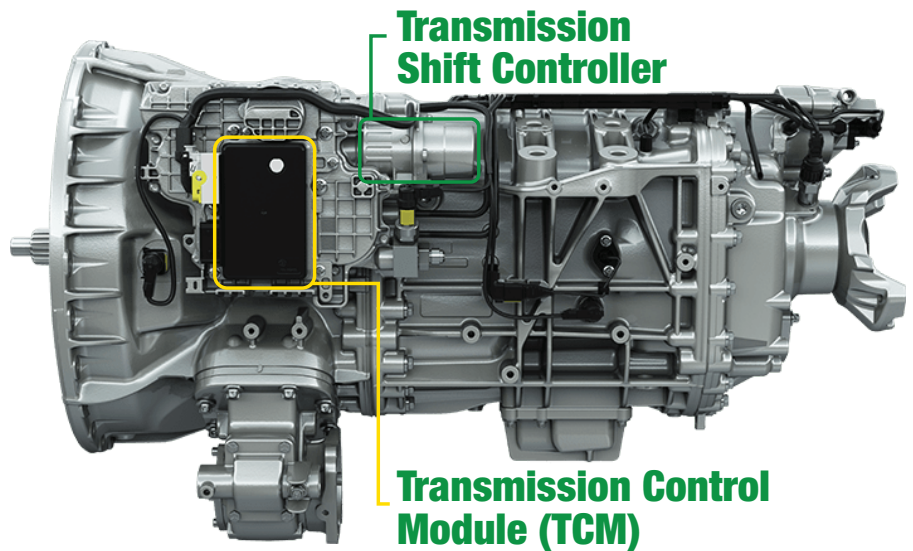

## DT12 Remanufactured Automated Manual Transmission

- DT12 Transmission Dyno Now Available Online
- Transmission Reman and Exchange Units Now Available
- DT12 Transmission Parts Now Available

Remanufactured units are sold without Transmission Control Module (TCM) or the Transmission Shift Controller. Original or new units must be installed onto replacement transmission.

Correct programming and calibration of the transmission is vital during the installation process to insure successful operation of the transmission.