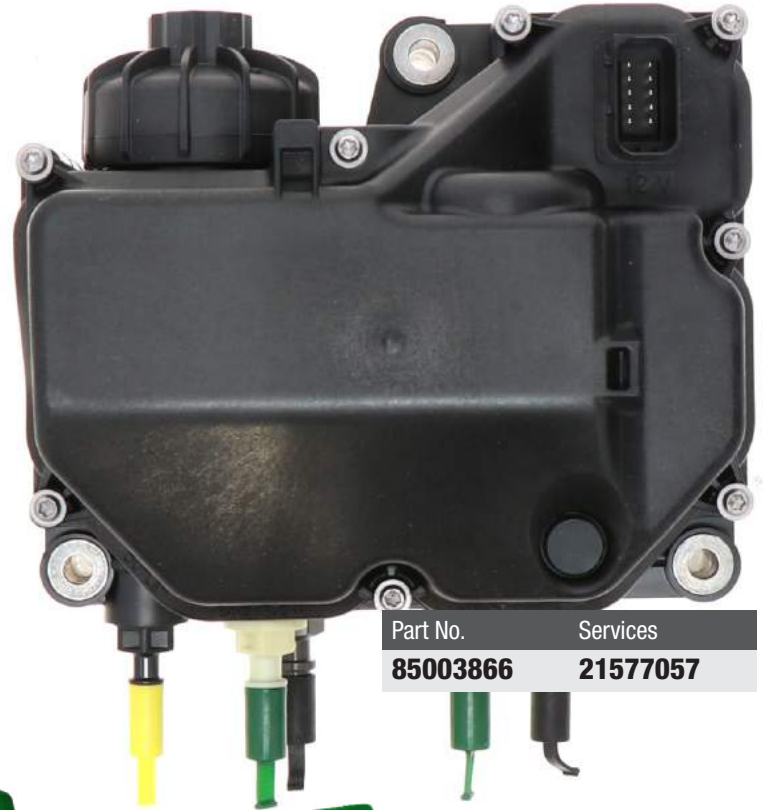

NEW PRODUCT ANNOUNCEMENT

Volvo / Mack New and Remanufactured DEF Pumps **Now Available!**

Volvo / Mack Remanufactured DEF Pumps are completely disassembled and cleaned. Disassembled components receive rigorous in-process inspections and are measured to ensure they meet OE / reman specifications.

All key "high wear" components are replaced with new parts. After final assembly, each unit is tested to ensure they meet OE standards.

WARRANTY: One Year Unlimited Miles

Part No.	Services
85003866	21577057