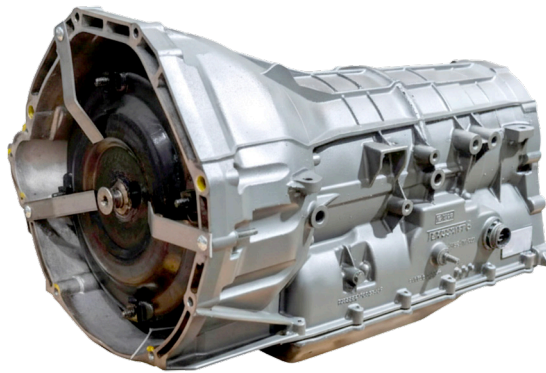

CAPITAL GEAR

Drivetrain Specialists

905.612.1256 | ULTPOWERTRAIN.COM

780.487.1244 | CAPITALGEAR.CA

ISUZU

BLUE BIRD

RAM

LIGHT/MEDIUM DUTY TRANSMISSIONS

2 Year Unlimited Mileage Warranty

Torque Converter Included with Every Unit

Quality Built By Qualified Trained Technicians

OEM Quality or Better Parts Used Every Time

POPULAR APPLICATIONS AVAILABLE:

GM Trk 6L80 4x4
6L90 2500 4x4

FORD 6R140 Bluebird
6R80 Transit
4R75 E250 / 350
5R110 Trk 2WD / 4WD

ISUZU 6L90 NPR

UPGRADED BILLET TORQUE CONVERTOR ON SELECTED MODELS:

6L80
GM Trk 4x4

6L90
GM 2500 4x4

68RFE
Ram 2500 / 3500
with Cummins 6.7L