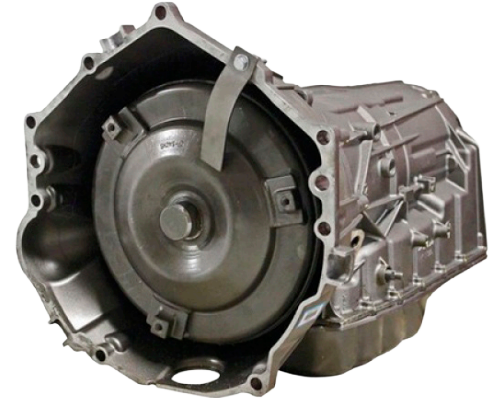

CAPITAL GEAR

Drivetrain Specialists

905.612.1256 | ULTPOWERTRAIN.COM

780.487.1244 | CAPITALGEAR.CA

ISUZU

BLUE BIRD

RAM

LIGHT/MEDIUM DUTY TRANSMISSIONS

2 Year Unlimited Mileage Warranty

Torque Converter Included with Every Unit

Quality Built By Qualified Trained Technicians

OEM Quality or Better Parts Used Every Time

POPULAR APPLICATIONS AVAILABLE:

GM Trk 6L80 4x4
6L90 2500 4x4

FORD 6R140 Bluebird
6R80 Transit
4R75 E250 / 350
5R110 Trk 2WD / 4WD

ISUZU 6L90 NPR

UPGRADED BILLET TORQUE CONVERTOR ON SELECTED MODELS:

6L80
GM Trk 4x4

6L90
GM 2500 4x4

68RFE
Ram 2500 / 3500
with Cummins 6.7L